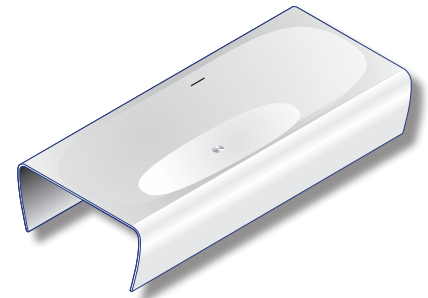

Produits complémentaires / Complementary products:

Spécifications / Specifications:

Baignoire / Bathtub STRIP Cristalplant®
AB.STR.000.01.BM.BM:

- Dimensions: 2000 mm (L) x 1000 mm (l) x 490 mm (H)
  Dimensions: 78-3/4" (L) x 39-3/8" (W) x 19-5/16" (H)
- Poids net: 180 kg
  Net weight: 397 lb
- Capacité: 270 L
  Capacity: 72 gal
- Couleur: Blanc mat
  Colour: Dull white