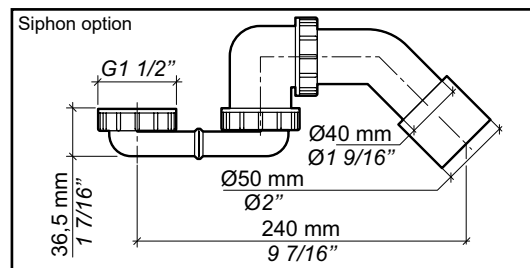

AB.MOD.920.01.BM.BM MODUL'Ô BIBLIO SMALL Cristalplant®						Caractéristiques électriques Electrical characteristics Elektrische karakteristieken Elektrische daten		
Poids net Net weight Nettogewicht	Capacité d'eau Water content Water inhoud Wassermenge	Charge au sol Floor load Bodem belasting Bodenbelastung	Poids d'expédition Delivery weight Gewicht bij levering Versandgewicht	Volume d'expédition Delivery volume Volume bij levering Versandvolume	Dimensions de l'emballage Package dimensions Verpakingsgrootten Verpackungsmasse	V	Hz	Puissance absorbée Installed power Stroomverbruik Install. Leistung
kg	L	kg/m²	kg	m³	cm	/	/	/
170	-	-	205	1,24	190 / 100 / 65			
lb	gal	psi	lb	cu ft	in			
375	-	-	452	43.8	74.8 / 39.4 / 25.6