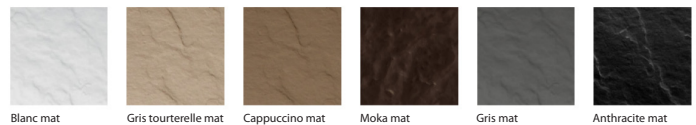

Blanc mat

Gris tourterelle mat

Cappuccino mat

Moka mat

Gris mat

Anthracite mat