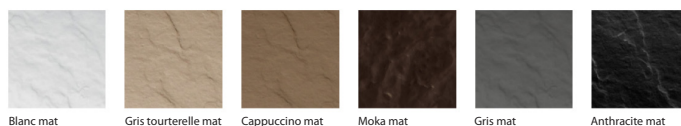

Blanc mat

Gris tourterelle mat

Cappuccino mat

Moka mat

Gris mat

Anthracite mat