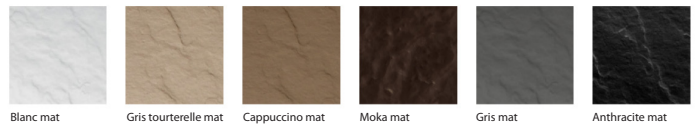

Gris tourterelle mat

Cappuccino mat

Moka mat

Gris mat

Anthracite mat

Couleurs; Finitions / Colors; Finishes

- Receveur de douche: Pierre naturelle
  Shower plate: Natural stone

Blanc mat