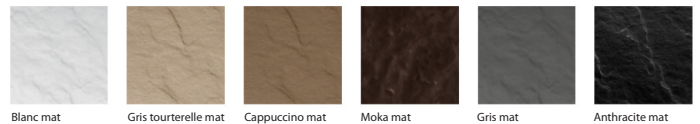

Couleurs; Finitions / Colors; Finishes

- Receveur de douche: Pierre naturelle
  Shower plate: Natural stone

Blanc mat

Gris tourterelle mat

Cappuccino mat

Moka mat

Gris mat

Anthracite mat