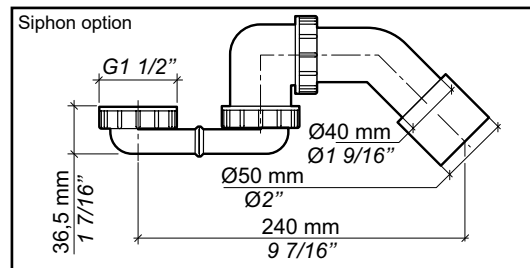

AB.MOD.410.01.BM.BM MODUL'Ô UOVO ORIGINAL Cristalplant®						Caractéristiques électriques Electrical characteristics Elektrische karakteristieken Elektrische daten		
Poids net Net weight Nettogewicht	Capacité d'eau Water content Wassermenge	Charge au sol Floor load Bodem belasting Bodenbelastung	Poids d'expédition Delivery weight Gewicht bij levering Versandgewicht	Volume d'expédition Delivery volume Volume bij levering Versandvolume	Dimensions de l'emballage Package dimensions Verpakingsgrootten Verpackungsmasse	V	Hz	Puissance absorbée Installed power Stroomverbruik Install. Leistung
kg	L	kg/m²	kg	m³	cm	/	/	/
170	-	-	205	1,24	190 / 100 / 65			
lb	gal	psi	lb	cu ft	in			
375	-	-	452	43.8	74.8 / 39.4 / 25.6