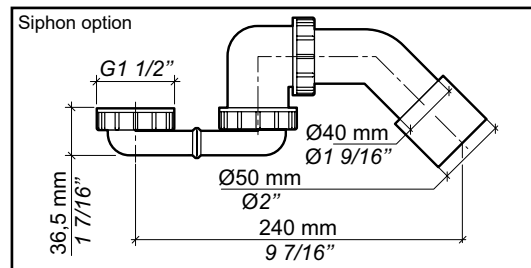

Dimensions en mm / in - Measurement in mm / in - Maatvoering in mm / in - Abmessungen in mm / in

 A = 700 mm / 26 3/4" - B = 375 mm / 13 3/4" - C = 120 mm / 4 3/4" -
 D = 400 mm / 15 3/4" - E = 150 mm / 5 15/16"

CARACTÉRISTIQUES / FEATURES**Baignoire / Bathtub MODUL'Ô CLASSICO SMALL** Cristalplant®

AB.MOD.320.01.BM.BM

Spécifications / Specifications:

- Dimensions: 1800 mm (L) x 900 mm (l) x 500 mm (H)
Dimensions: 70-7/8" (L) x 35-7/16" (W) x 19-11/16" (H)
- Poids net: 170 kg
Net weight: 375 lb
- Capacité: _ L
Capacity: _ gal

400 mm (L) x 150 mm (l) x 120 mm (P)

Every bathtub is delivered with siphon, chrome-plated waste kit and connection.

For other finishes than chrome-plated: option 225 € supplement.

Provide space in the floor for siphon and connection:

**Autres dimensions disponibles / Other available dimensions:****Spécifications / Specifications:****Baignoire / Bathtub MODUL'Ô CLASSICO ORIGINAL**

Compolight® AB.MOD.310.01.BM.BM:

- Dimensions: 2000 mm (L) x 1000 mm (l) x 500 mm (H)
Dimensions: 78-3/4" (L) x 39-3/8" (W) x 19-11/16" (H)
- Poids net: 180 kg
Net weight: 397 lb
- Couleur: Blanc mat
Colour: Dull white
- Accessoires: Chromés, personnalisables en option
Accessories: Chrome-plated, customizable as an option