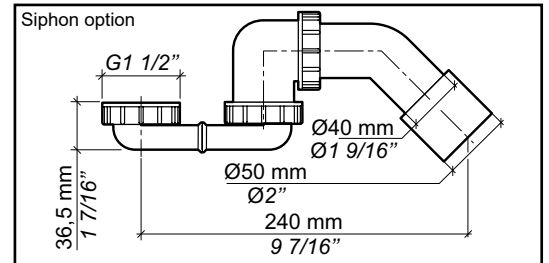

AB.MOD.220.01.BM.BM MODUL'Ô PRIMO SMALL Cristalplant®						Caractéristiques électriques Electrical characteristics Elektrische karakteristieken Elektrische daten		
Poids net Net weight Nettogewicht	Capacité d'eau Water content Wassermenge	Charge au sol Floor load Bodem belasting Bodenbelastung	Poids d'expédition Delivery weight Gewicht bij levering Versandgewicht	Volume d'expédition Delivery volume Volume bij levering Versandvolume	Dimensions de l'emballage Package dimensions Verpakingsgrootten Verpackungsmasse	V	Hz	Puissance absorbée Installed power Stroomverbruik Install. Leistung
kg	L	kg/m²	kg	m³	cm	/	/	/
170	-	-	205	1,24	190 / 100 / 65			
lb	gal	psi	lb	cu ft	in			
375	-	-	452	43.8	74.8 / 39.4 / 25.6